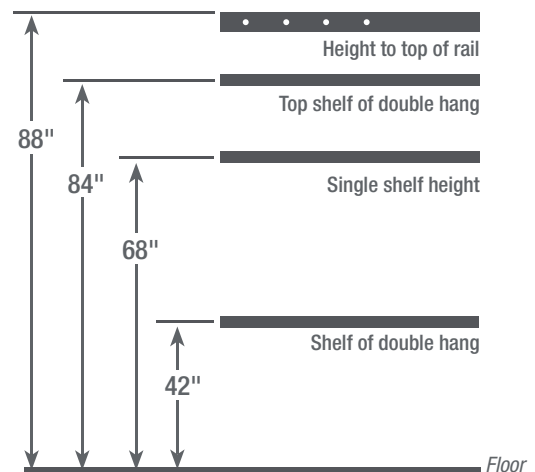

Recommended Installation Heights

**Make the most of your space with
Rubbermaid Closet Systems**

It's easy to get started with Rubbermaid
Call 877.533.1197 or visit rubbermaidpro.com